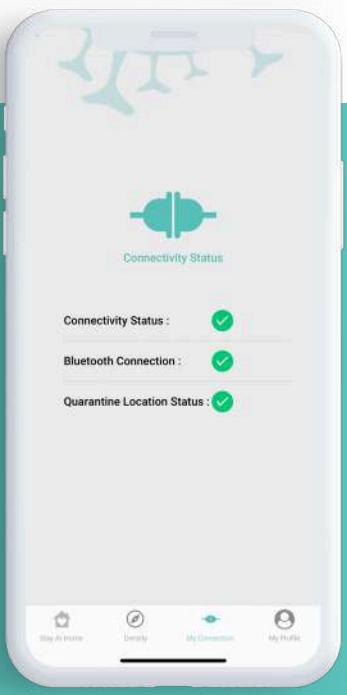

1

Download the GUVENDE KAL app from Google Play Store or App Store.

2

Allow access to your location information and notifications after the splash screen. Read and accept the requirements.

3

Enter your phone number along with the country code to verify your number. Enter the code you received from SMS on to the screen that opens.

4

After receiving a link in second SMS you should make payment and enter the security code in screen.

5

You should return to app screen and enter the security code given once you pay for the GUVENDE KAL app to finish your registration.

6

Attach your photo and PCR result. If you do not have a PCR result, upload your own photo to that part.

7

To complete the transactions move to the QR code screen. Afterwards when you reach to GUVENDE KAL desk the authority will be scan the QR code.

8

After pairing electronic wristband, within given time period you are expected to mark the location you will be quarantined.

9

During the period when you are in the quarantine location and safe, make sure 3 signal on your screen should be always green, the phone's charge should be always full and the internet should always be active.