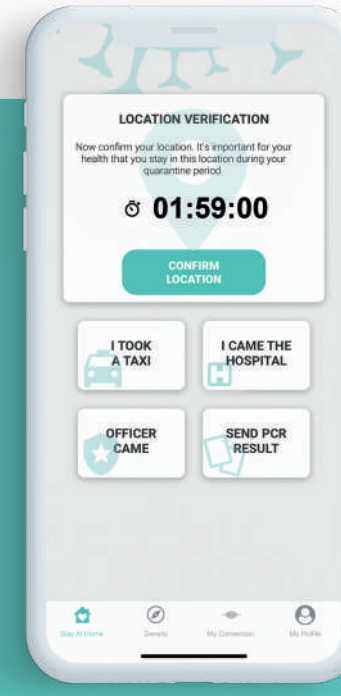

1

Download the GUVENDE KAL app from Google Play Store or App Store.

2

Allow access to your location information and notifications after the splash screen. Read and accept the requirements.

3

Enter your phone number along with the country code to verify your number. Enter the code you received from SMS on to the screen that opens.

4

After receiving a link in second SMS you should make payment and enter the security code in screen.

5

You should return to app screen and enter the security code given once you pay for the GUVENDE KAL app to finish your registration.

6

Attach your photo and PCR result. If you do not have a PCR result, upload your own photo to that part.

7

To complete the transactions move to the QR code screen. Afterwards when you reach to GUVENDE KAL desk the authority will be scan the QR code.

8

After pairing electronic wristband, within given time period you are expected to mark the location you will be quarantined.

9

During the period when you are in the quarantine location and safe, make sure 3 signal on your screen should be always green, the phone's charge should be always full and the internet should always be active.